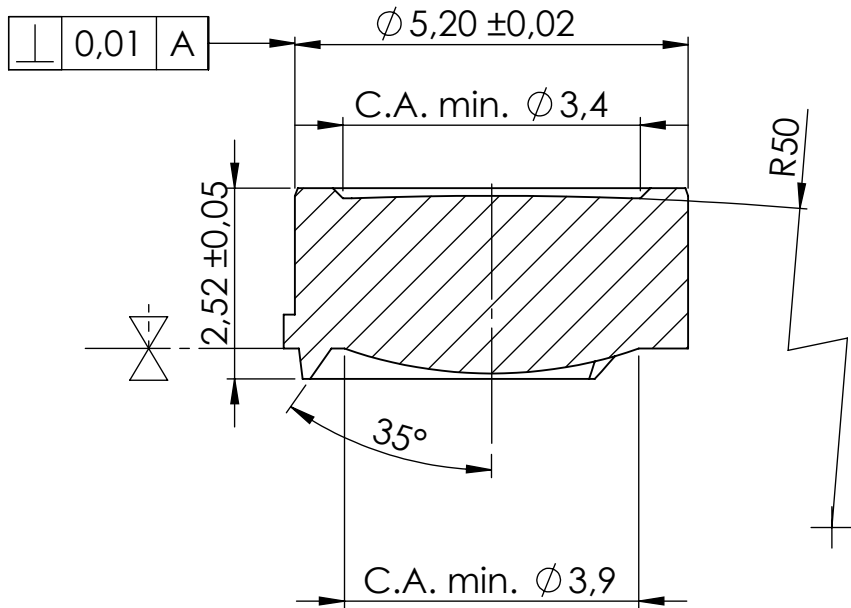

SECTION A-A

Isometric View
Scale 5:1

A		Copy of former paperdrawing		23.05.2017	CKr
Rev.	Description	Date	By		
		Unless otherwise specified: - dimensions are in millimeters - all Dimensions ±0,1mm		© Viaoptic GmbH. All rights reserved. Reproduction prohibited without permission from the copyright owner.	
		Titel Lens CAW100			Scale 10:1
Date	Name	Material	Weight	Part Number	Size
23.05.2017	Krznicaric	COP	0,05 g	099-099-001-009	A4
Approval	24.05.2017	Willnauer			Sheet 01